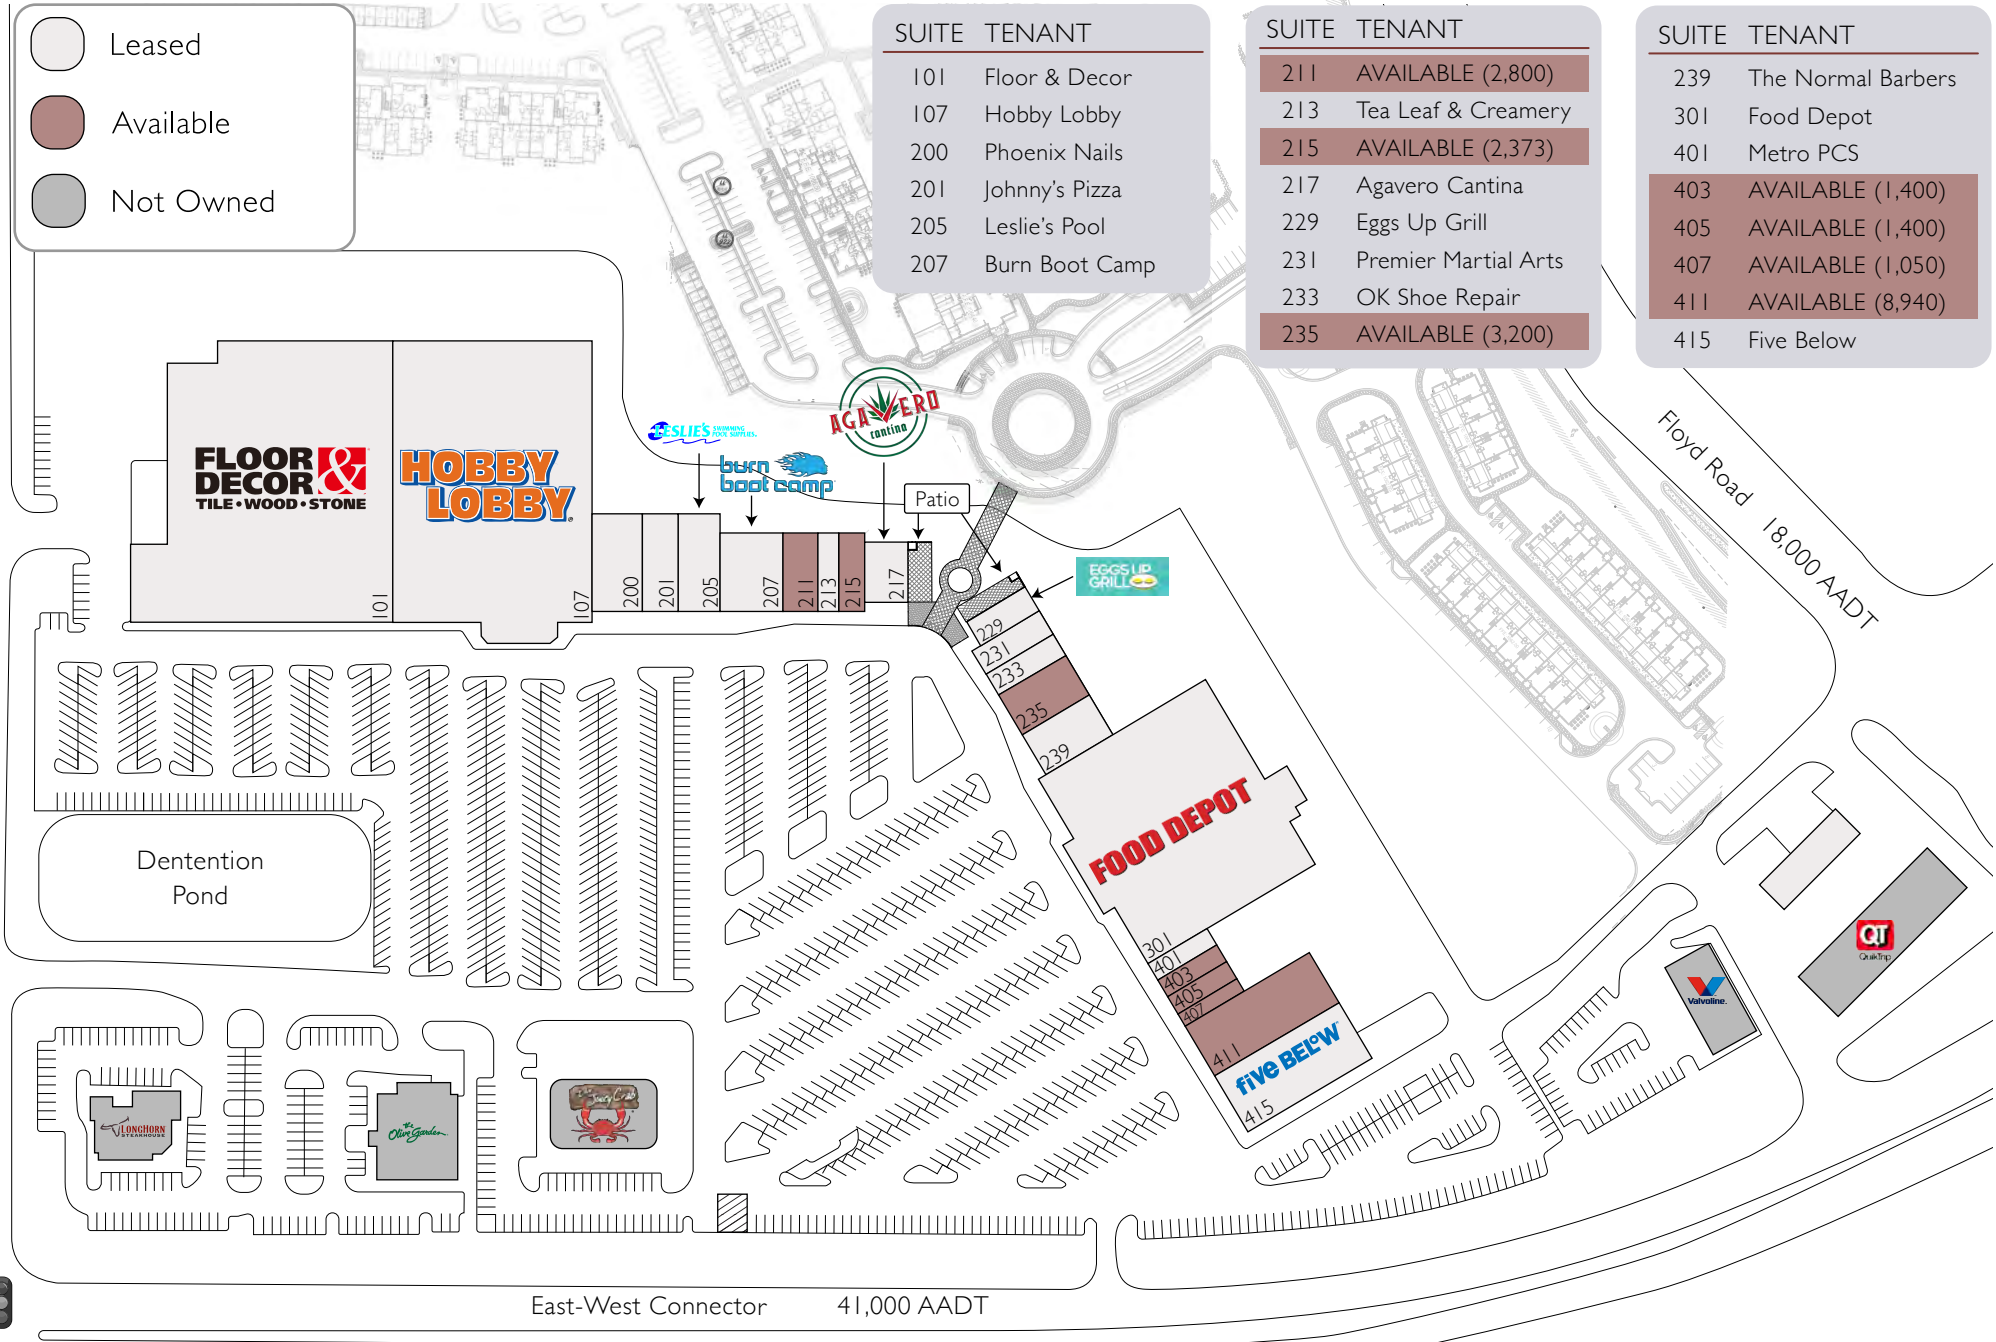

- Leased
- Available
- Not Owned

SUITE	TENANT
101	Floor & Decor
107	Hobby Lobby
200	Phoenix Nails
201	Johnny's Pizza
205	Leslie's Pool
207	Burn Boot Camp

SUITE	TENANT
211	AVAILABLE (2,800)
213	Tea Leaf & Creamery
215	AVAILABLE (2,373)
217	Agavero Cantina
229	Eggs Up Grill
231	Premier Martial Arts
233	OK Shoe Repair
235	AVAILABLE (3,200)

SUITE	TENANT
239	The Normal Barbers
301	Food Depot
401	Metro PCS
403	AVAILABLE (1,400)
405	AVAILABLE (1,400)
407	AVAILABLE (1,050)
411	AVAILABLE (8,940)
415	Five Below

East-West Connector 41,000 AADT

Floyd Road 18,000 AADT